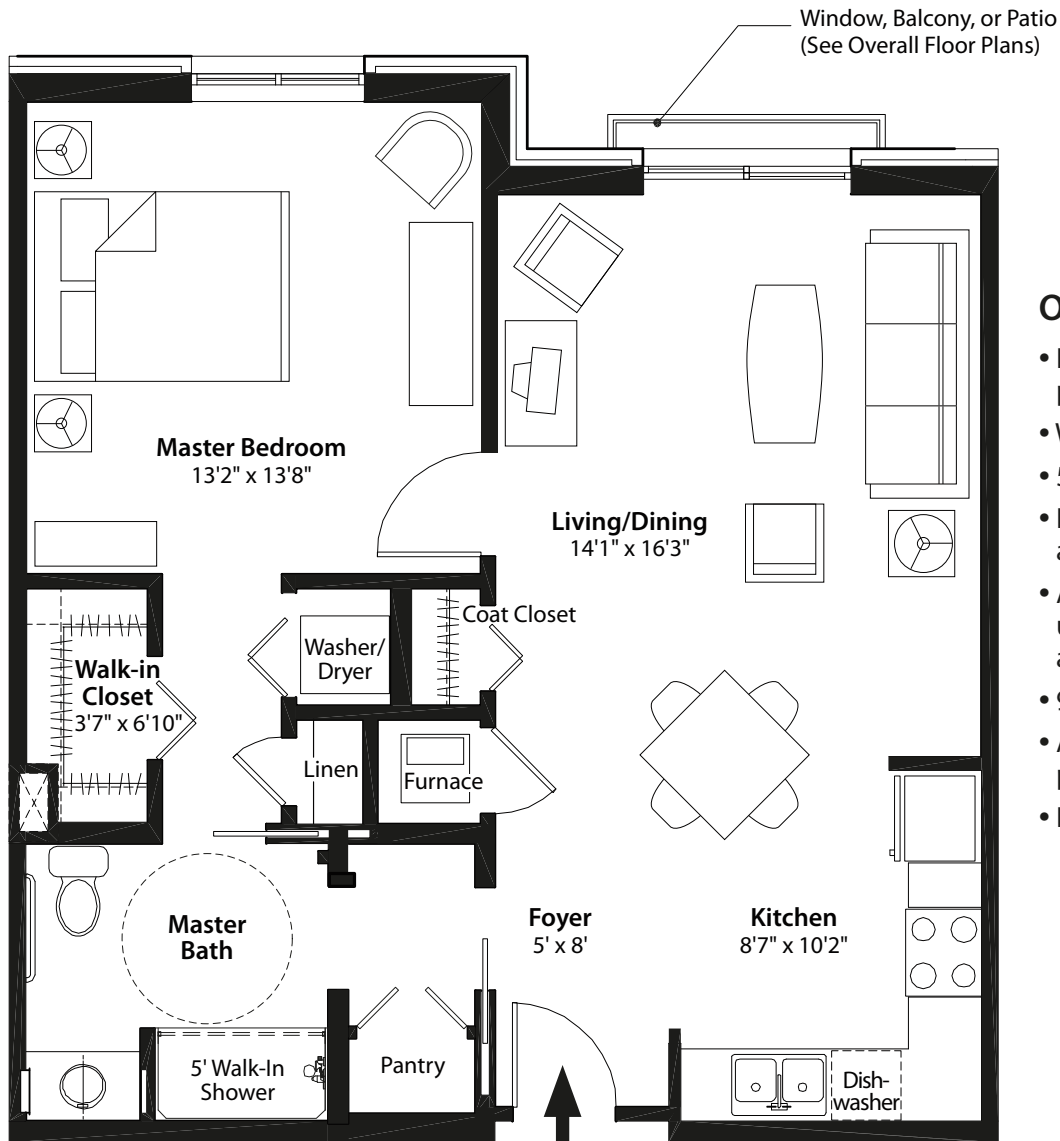

A Wing - 1 Bedroom

767 sq. ft.

One Bedroom Includes:

- Full kitchen with all appliances provided and maintained
- Washer and dryer (full-size)
- 5 ft. walk-in shower
- Individual furnace and central air
- Additional 20 sq. ft. storage unit on the same floor as home
- 9–10 ft. ceilings
- Abundant electrical, television, phone, and data outlets
- Emergency response system