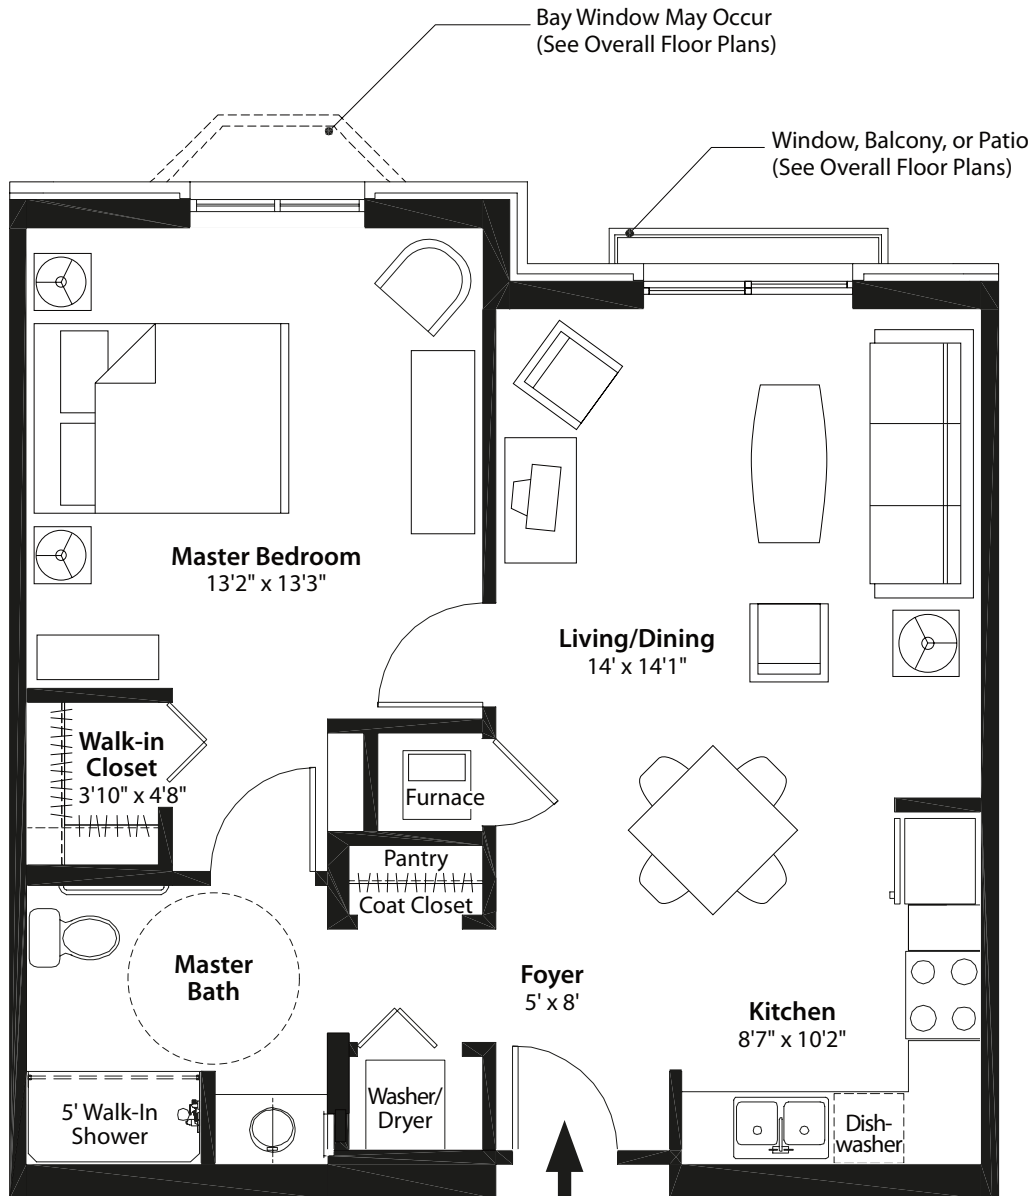

B Wing - 1 Bedroom

703 sq. ft.

One Bedroom Includes:

- Full kitchen with all appliances provided and maintained
- Washer and dryer (full-size)
- 5 ft. walk-in shower
- Individual furnace and central air
- Additional 20 sq. ft. storage unit on the same floor as home
- 9–10 ft. ceilings
- Abundant electrical, television, phone, and data outlets
- Emergency response system