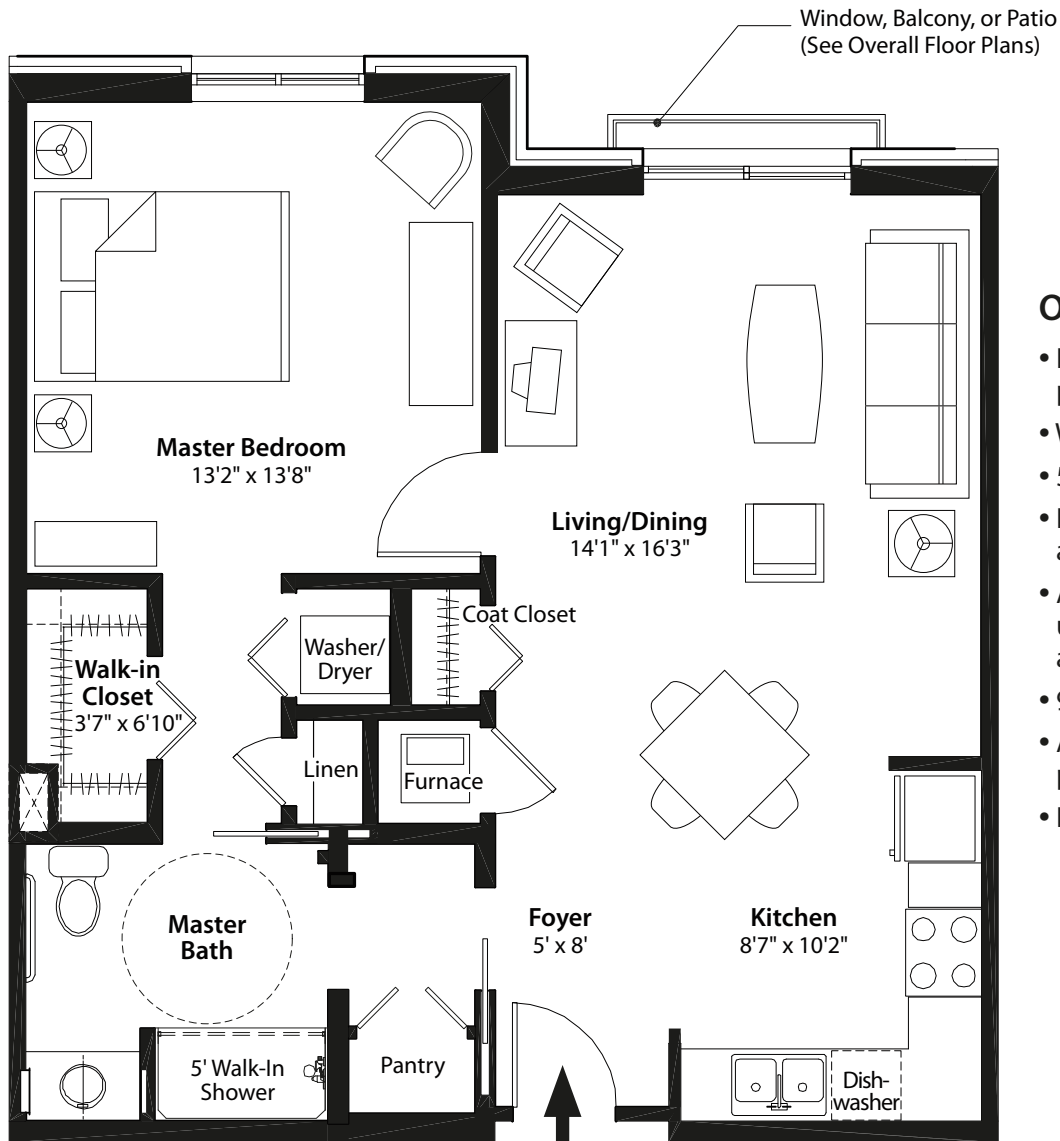

A Wing - 1 Bedroom

767 sq. ft.

One Bedroom Includes:

- Full kitchen with all appliances provided and maintained
- Washer and dryer (full-size)
- 5 ft. walk-in shower
- Individual furnace and central air
- Additional 20 sq. ft. storage unit on the same floor as home
- 9–10 ft. ceilings
- Abundant electrical, television, phone, and data outlets
- Emergency response system

B Wing - 1 Bedroom

703 sq. ft.

One Bedroom Includes:

- Full kitchen with all appliances provided and maintained
- Washer and dryer (full-size)
- 5 ft. walk-in shower
- Individual furnace and central air
- Additional 20 sq. ft. storage unit on the same floor as home
- 9–10 ft. ceilings
- Abundant electrical, television, phone, and data outlets
- Emergency response system

A Wing - 1 Bedroom & Den

861 sq. ft.

One Bedroom + Den Includes:

- Full kitchen with all appliances provided and maintained
- Washer and dryer (full-size)
- 5 ft. walk-in shower
- Individual furnace and central air
- Additional 20 sq. ft. storage unit on the same floor as home
- 9–10 ft. ceilings
- Abundant electrical, television, phone, and data outlets
- Emergency response system

A Wing - 1 Bedroom, Den, & Patio

828 sq. ft.

One Bedroom/Den/Patio Includes:

- Full kitchen with all appliances provided and maintained
- Washer and dryer (full-size)
- 5 ft. walk-in shower
- Individual furnace and central air
- Additional 20 sq. ft. storage unit on the same floor as home
- 9–10 ft. ceilings
- Abundant electrical, television, phone, and data outlets
- Emergency response system