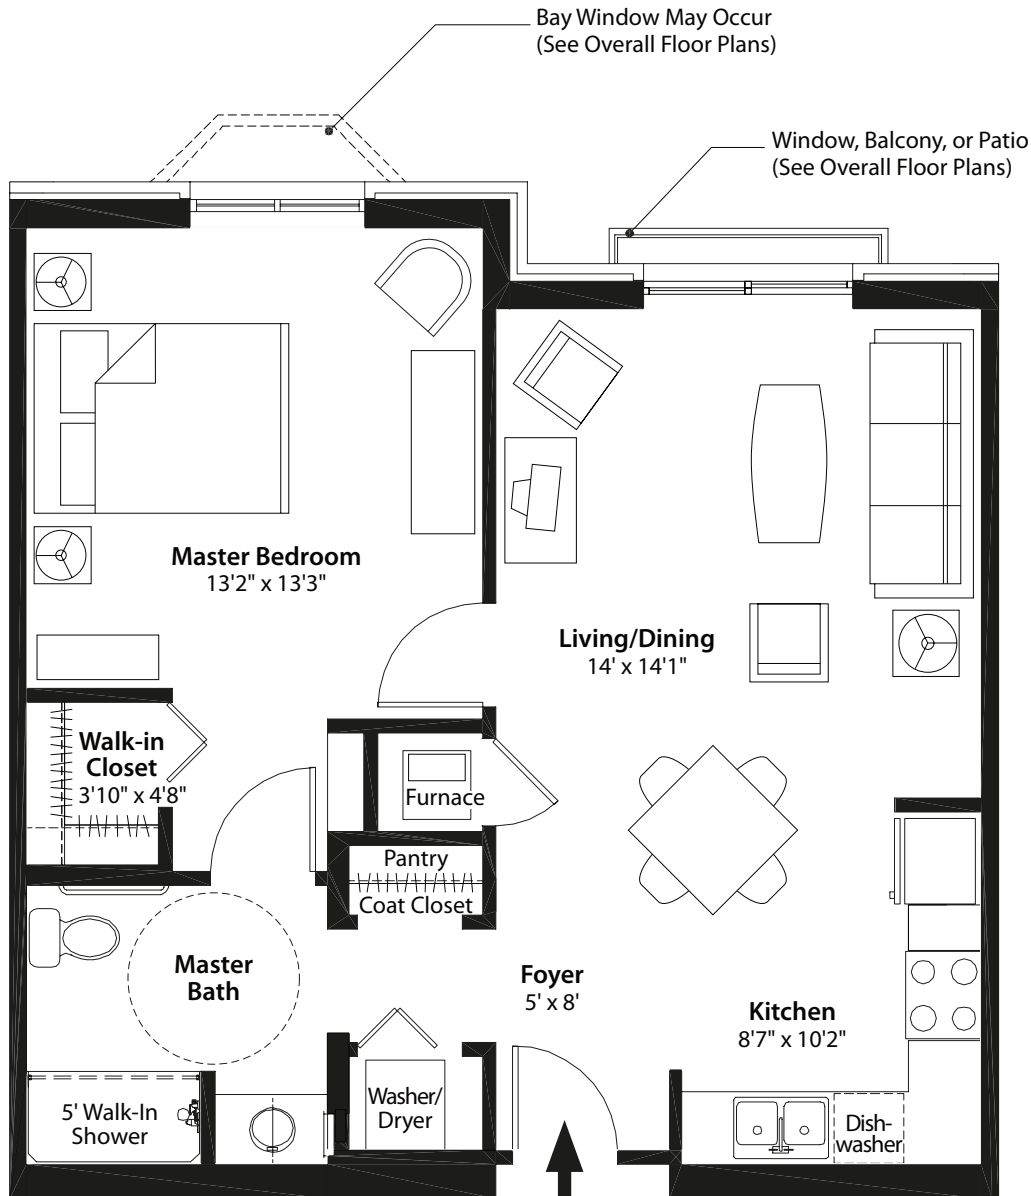

A Wing - 1 Bedroom

767 sq. ft.

One Bedroom Includes:

- Full kitchen with all appliances provided and maintained
- Washer and dryer (full-size)
- 5 ft. walk-in shower
- Individual furnace and central air
- Additional 20 sq. ft. storage unit on the same floor as home
- 9–10 ft. ceilings
- Abundant electrical, television, phone, and data outlets
- Emergency response system

B Wing - 1 Bedroom

703 sq. ft.

One Bedroom Includes:

- Full kitchen with all appliances provided and maintained
- Washer and dryer (full-size)
- 5 ft. walk-in shower
- Individual furnace and central air
- Additional 20 sq. ft. storage unit on the same floor as home
- 9–10 ft. ceilings
- Abundant electrical, television, phone, and data outlets
- Emergency response system

A Wing - 1 Bedroom & Den

861 sq. ft.

One Bedroom + Den Includes:

- Full kitchen with all appliances provided and maintained
- Washer and dryer (full-size)
- 5 ft. walk-in shower
- Individual furnace and central air
- Additional 20 sq. ft. storage unit on the same floor as home
- 9–10 ft. ceilings
- Abundant electrical, television, phone, and data outlets
- Emergency response system

A Wing - 1 Bedroom, Den, & Patio

828 sq. ft.

One Bedroom/Den/Patio Includes:

- Full kitchen with all appliances provided and maintained
- Washer and dryer (full-size)
- 5 ft. walk-in shower
- Individual furnace and central air
- Additional 20 sq. ft. storage unit on the same floor as home
- 9–10 ft. ceilings
- Abundant electrical, television, phone, and data outlets
- Emergency response system