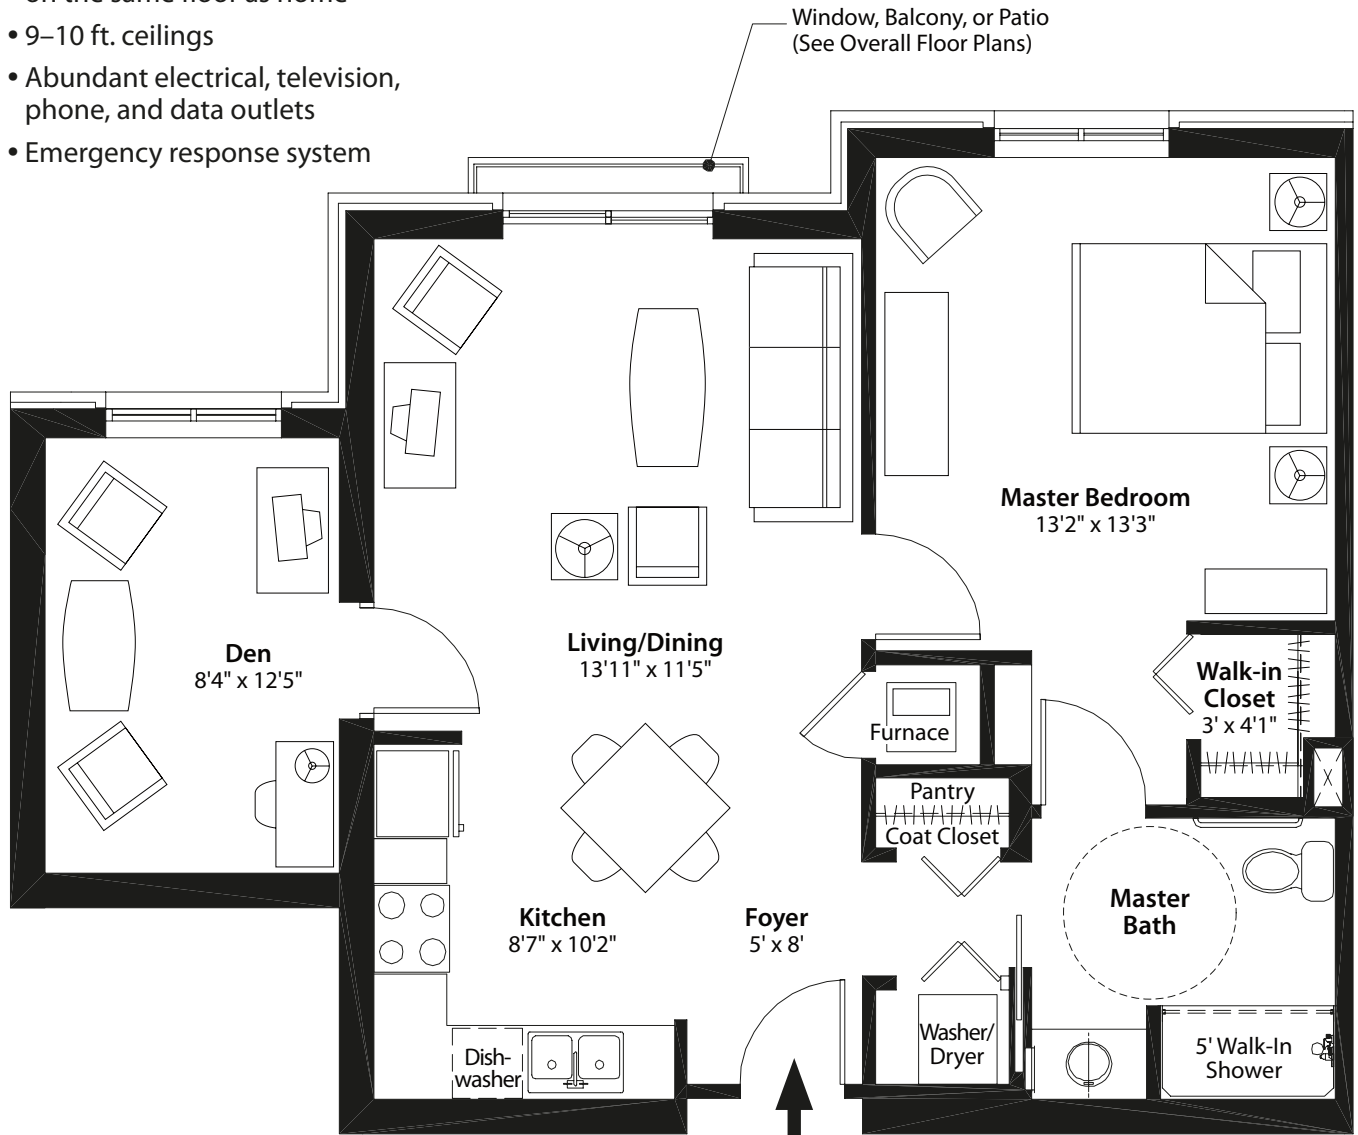

B Wing - 1 Bedroom

703 sq. ft.

One Bedroom Includes:

- Full kitchen with all appliances provided and maintained
- Washer and dryer (full-size)
- 5 ft. walk-in shower
- Individual furnace and central air
- Additional 20 sq. ft. storage unit on the same floor as home
- 9–10 ft. ceilings
- Abundant electrical, television, phone, and data outlets
- Emergency response system

A Wing - 1 Bedroom & Den

861 sq. ft.

One Bedroom + Den Includes:

- Full kitchen with all appliances provided and maintained
- Washer and dryer (full-size)
- 5 ft. walk-in shower
- Individual furnace and central air
- Additional 20 sq. ft. storage unit on the same floor as home
- 9–10 ft. ceilings
- Abundant electrical, television, phone, and data outlets
- Emergency response system

A Wing - 1 Bedroom, Den, & Patio

828 sq. ft.

One Bedroom/Den/Patio Includes:

- Full kitchen with all appliances provided and maintained
- Washer and dryer (full-size)
- 5 ft. walk-in shower
- Individual furnace and central air
- Additional 20 sq. ft. storage unit on the same floor as home
- 9–10 ft. ceilings
- Abundant electrical, television, phone, and data outlets
- Emergency response system

B Wing - 1 Bedroom & Den 816 sq. ft.

One Bedroom + Den Includes:

- Full kitchen with all appliances provided and maintained
- Washer and dryer (full-size)
- 5 ft. walk-in shower
- Individual furnace and central air
- Additional 20 sq. ft. storage unit on the same floor as home
- 9–10 ft. ceilings
- Abundant electrical, television, phone, and data outlets
- Emergency response system