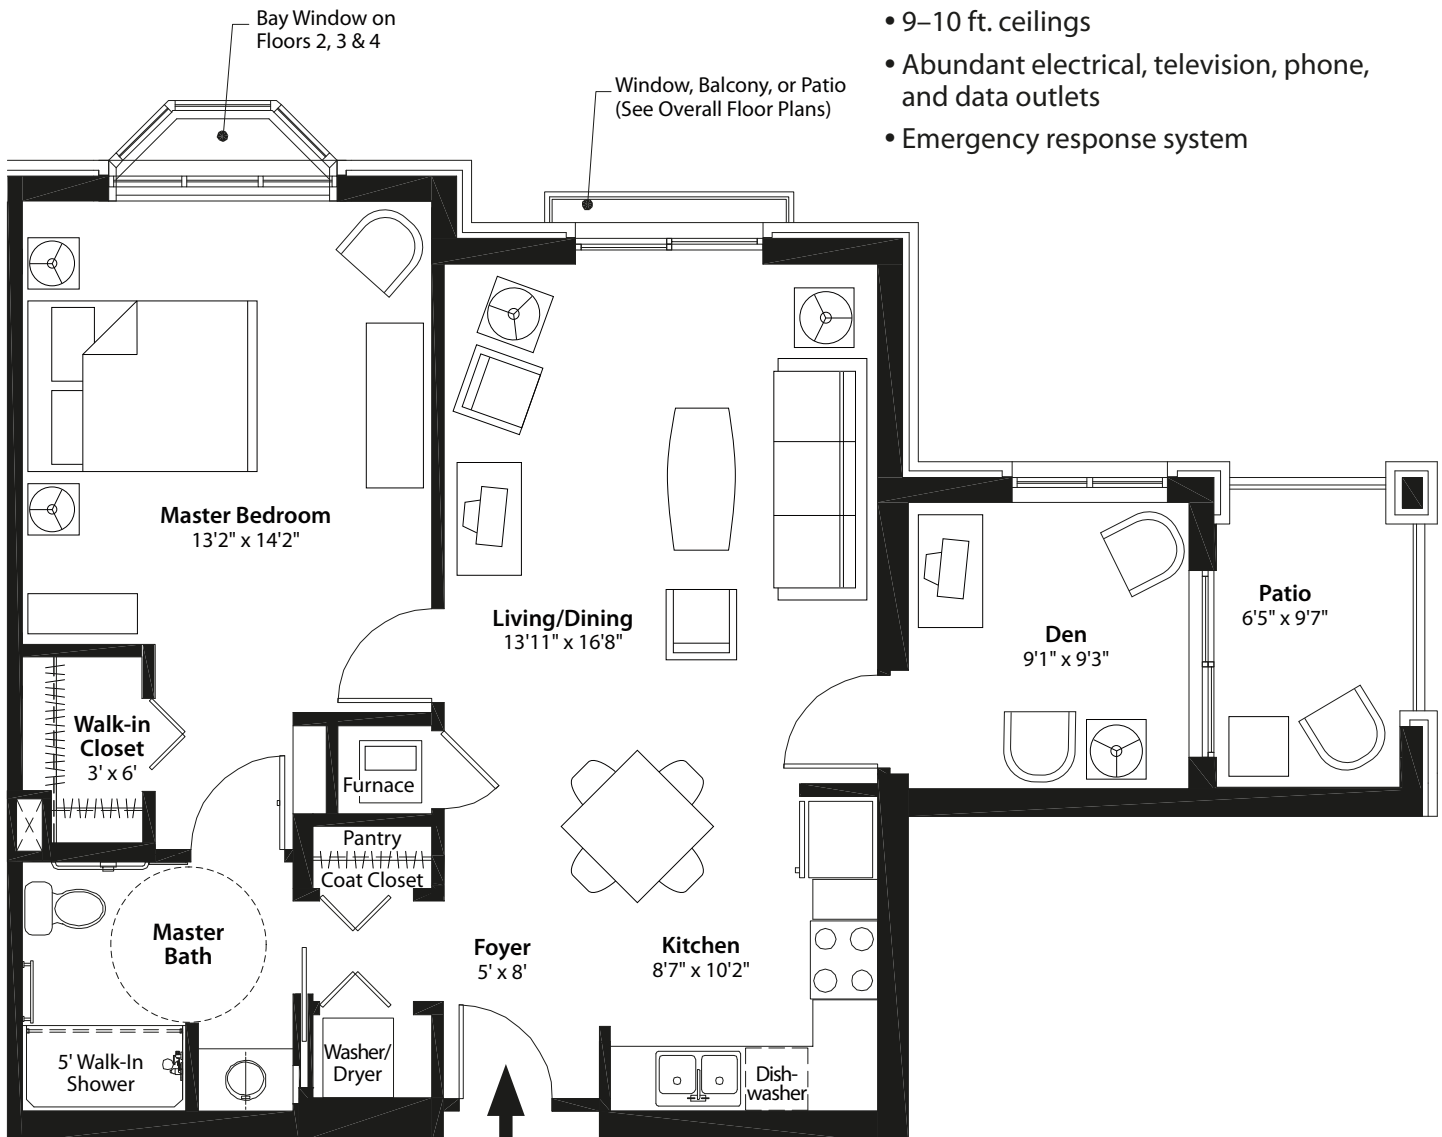

A Wing - 1 Bedroom

767 sq. ft.

One Bedroom Includes:

- Full kitchen with all appliances provided and maintained
- Washer and dryer (full-size)
- 5 ft. walk-in shower
- Individual furnace and central air
- Additional 20 sq. ft. storage unit on the same floor as home
- 9–10 ft. ceilings
- Abundant electrical, television, phone, and data outlets
- Emergency response system

A Wing - 1 Bedroom, Den, & Patio

828 sq. ft.

One Bedroom/Den/Patio Includes:

- Full kitchen with all appliances provided and maintained
- Washer and dryer (full-size)
- 5 ft. walk-in shower
- Individual furnace and central air
- Additional 20 sq. ft. storage unit on the same floor as home
- 9–10 ft. ceilings
- Abundant electrical, television, phone, and data outlets
- Emergency response system

B Wing - 1 Bedroom & Den 816 sq. ft.

One Bedroom + Den Includes:

- Full kitchen with all appliances provided and maintained
- Washer and dryer (full-size)
- 5 ft. walk-in shower
- Individual furnace and central air
- Additional 20 sq. ft. storage unit on the same floor as home
- 9–10 ft. ceilings
- Abundant electrical, television, phone, and data outlets
- Emergency response system

B Wing - 1 Bedroom, Den, & Patio

860 sq. ft.

One Bedroom/Den/Patio Includes:

- Full kitchen with all appliances provided and maintained
- Washer and dryer (full-size)
- 5 ft. walk-in shower
- Individual furnace and central air
- Additional 20 sq. ft. storage unit on the same floor as home
- 9–10 ft. ceilings
- Abundant electrical, television, phone, and data outlets
- Emergency response system