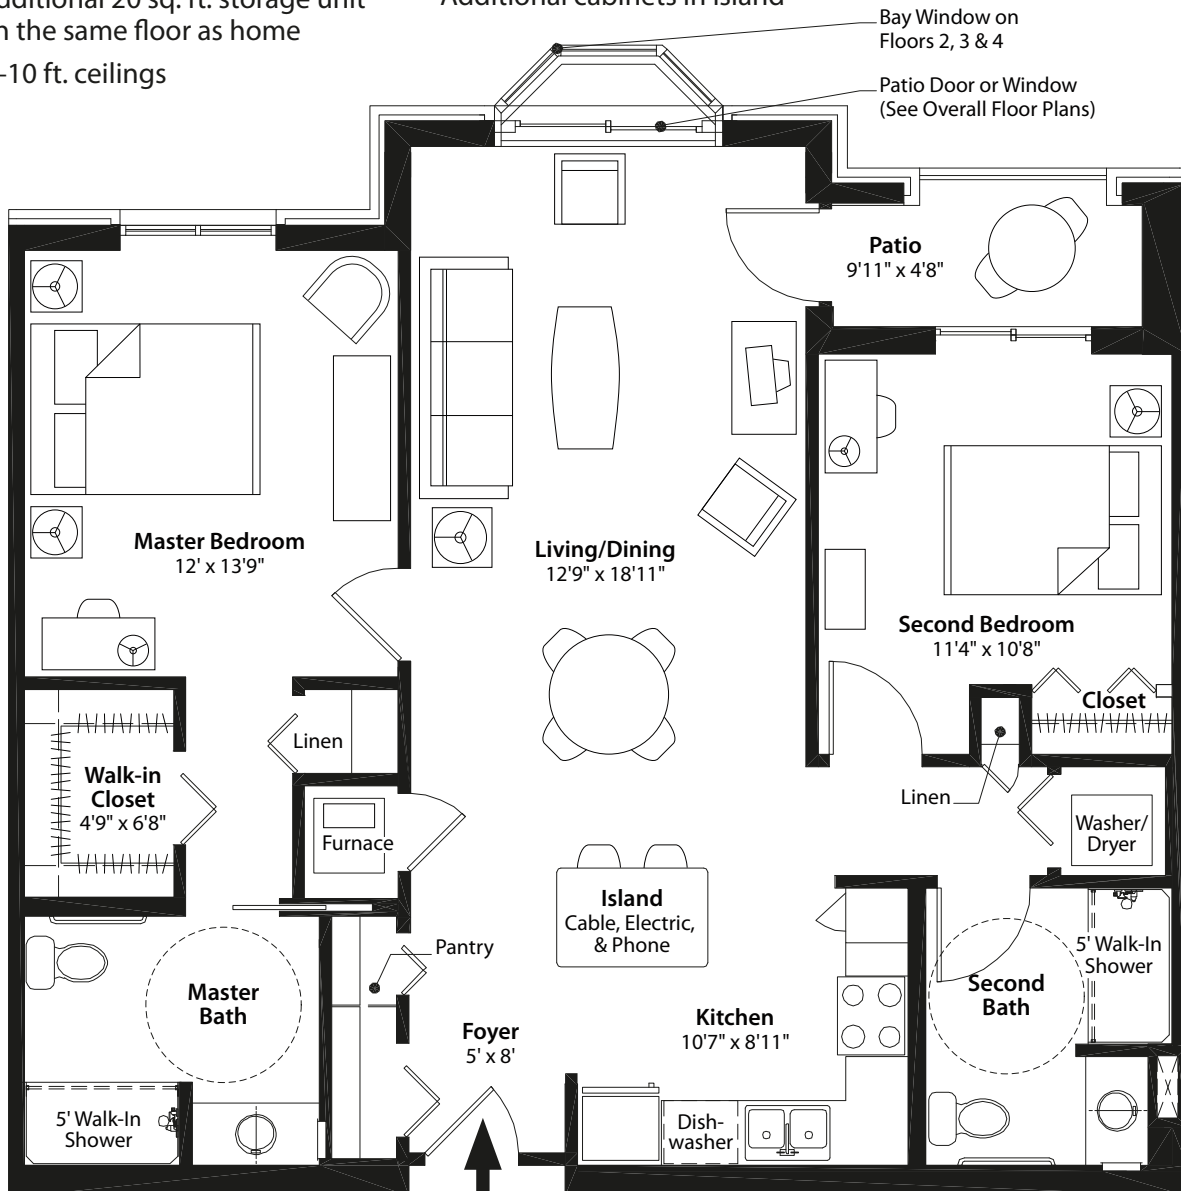

A Wing - 1 Bedroom

767 sq. ft.

One Bedroom Includes:

- Full kitchen with all appliances provided and maintained
- Washer and dryer (full-size)
- 5 ft. walk-in shower
- Individual furnace and central air
- Additional 20 sq. ft. storage unit on the same floor as home
- 9–10 ft. ceilings
- Abundant electrical, television, phone, and data outlets
- Emergency response system

B Wing - 1 Bedroom & Den 816 sq. ft.

One Bedroom + Den Includes:

- Full kitchen with all appliances provided and maintained
- Washer and dryer (full-size)
- 5 ft. walk-in shower
- Individual furnace and central air
- Additional 20 sq. ft. storage unit on the same floor as home
- 9–10 ft. ceilings
- Abundant electrical, television, phone, and data outlets
- Emergency response system

B Wing - 1 Bedroom, Den, & Patio

860 sq. ft.

One Bedroom/Den/Patio Includes:

- Full kitchen with all appliances provided and maintained
- Washer and dryer (full-size)
- 5 ft. walk-in shower
- Individual furnace and central air
- Additional 20 sq. ft. storage unit on the same floor as home
- 9–10 ft. ceilings
- Abundant electrical, television, phone, and data outlets
- Emergency response system

A Wing - 2 Bedroom

1,083 sq. ft.

Two Bedroom Includes:

- Full kitchen with all appliances provided and maintained
- Washer and dryer (full-size)
- 5 ft. walk-in shower
- Individual furnace and central air
- Additional 20 sq. ft. storage unit on the same floor as home
- 9–10 ft. ceilings
- Abundant electrical, television, phone, and data outlets
- Emergency response system
- Full pantry
- Two linen closets
- Additional cabinets in island