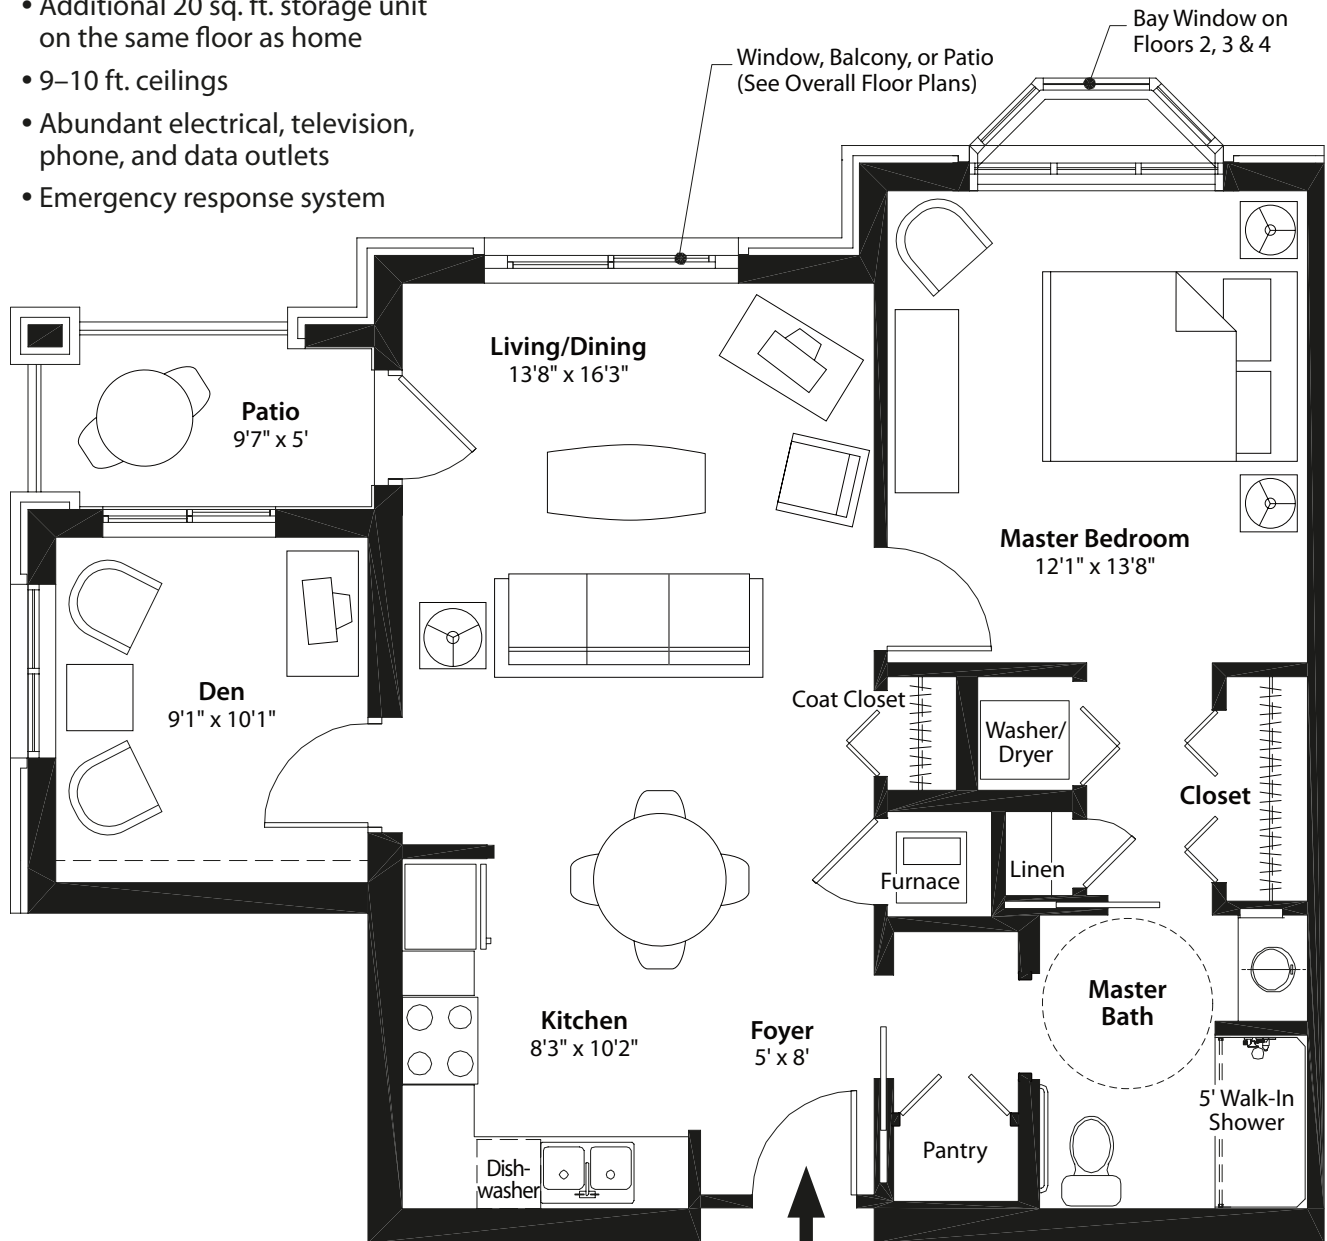

A Wing - 1 Bedroom

767 sq. ft.

One Bedroom Includes:

- Full kitchen with all appliances provided and maintained
- Washer and dryer (full-size)
- 5 ft. walk-in shower
- Individual furnace and central air
- Additional 20 sq. ft. storage unit on the same floor as home
- 9–10 ft. ceilings
- Abundant electrical, television, phone, and data outlets
- Emergency response system

B Wing - 1 Bedroom

703 sq. ft.

One Bedroom Includes:

- Full kitchen with all appliances provided and maintained
- Washer and dryer (full-size)
- 5 ft. walk-in shower
- Individual furnace and central air
- Additional 20 sq. ft. storage unit on the same floor as home
- 9–10 ft. ceilings
- Abundant electrical, television, phone, and data outlets
- Emergency response system

A Wing - 1 Bedroom & Den

861 sq. ft.

One Bedroom + Den Includes:

- Full kitchen with all appliances provided and maintained
- Washer and dryer (full-size)
- 5 ft. walk-in shower
- Individual furnace and central air
- Additional 20 sq. ft. storage unit on the same floor as home
- 9–10 ft. ceilings
- Abundant electrical, television, phone, and data outlets
- Emergency response system

A Wing - 1 Bedroom, Den, & Patio

828 sq. ft.

One Bedroom/Den/Patio Includes:

- Full kitchen with all appliances provided and maintained
- Washer and dryer (full-size)
- 5 ft. walk-in shower
- Individual furnace and central air
- Additional 20 sq. ft. storage unit on the same floor as home
- 9–10 ft. ceilings
- Abundant electrical, television, phone, and data outlets
- Emergency response system