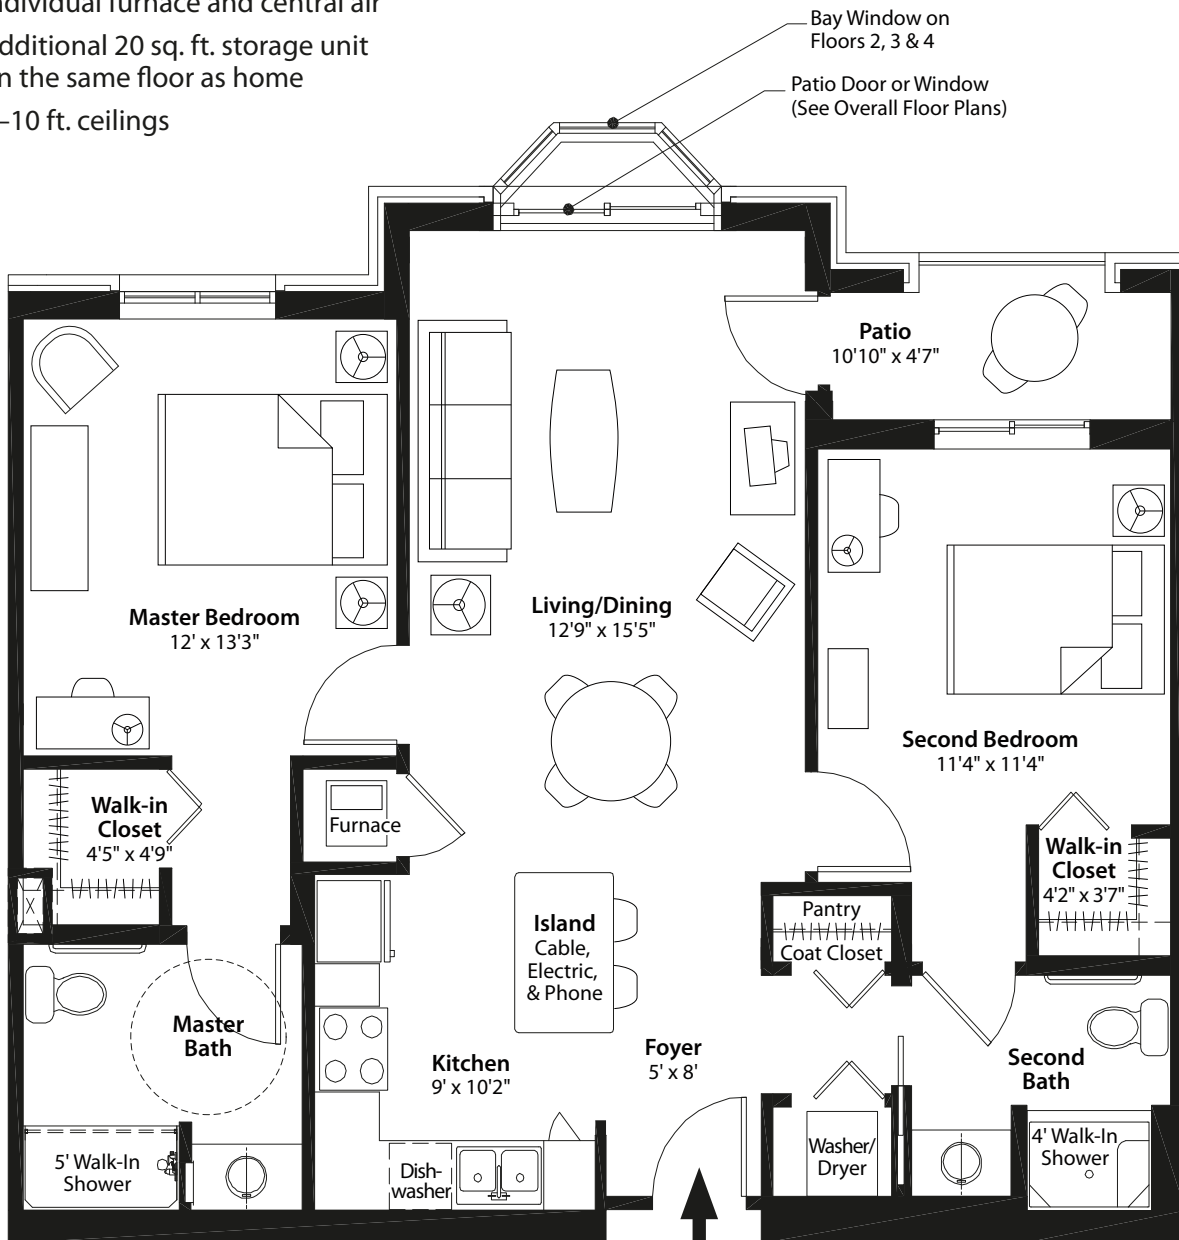

B Wing - 2 Bedroom

971 sq. ft.

Two Bedroom Includes:

- Full kitchen with all appliances provided and maintained
- Washer and dryer (full-size)
- 5 ft. walk-in shower
- Individual furnace and central air
- Additional 20 sq. ft. storage unit on the same floor as home
- 9–10 ft. ceilings
- Abundant electrical, television, phone, and data outlets
- Emergency response system
- Additional cabinets in island