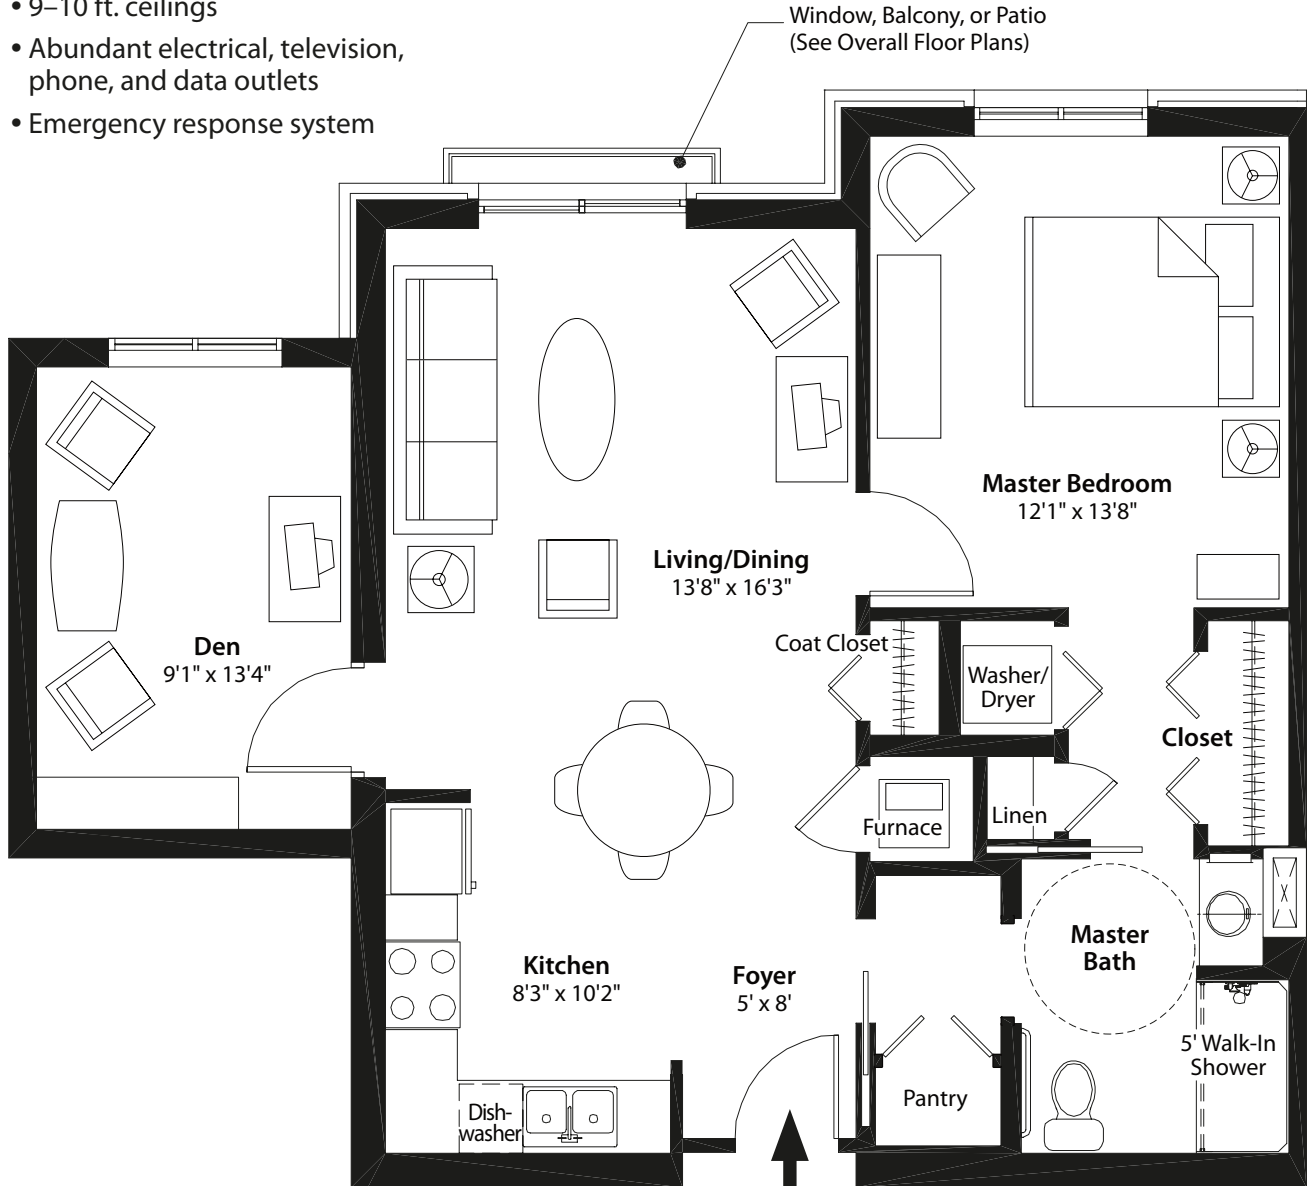

A Wing - 1 Bedroom

767 sq. ft.

One Bedroom Includes:

- Full kitchen with all appliances provided and maintained
- Washer and dryer (full-size)
- 5 ft. walk-in shower
- Individual furnace and central air
- Additional 20 sq. ft. storage unit on the same floor as home
- 9–10 ft. ceilings
- Abundant electrical, television, phone, and data outlets
- Emergency response system

B Wing - 1 Bedroom

703 sq. ft.

One Bedroom Includes:

- Full kitchen with all appliances provided and maintained
- Washer and dryer (full-size)
- 5 ft. walk-in shower
- Individual furnace and central air
- Additional 20 sq. ft. storage unit on the same floor as home
- 9–10 ft. ceilings
- Abundant electrical, television, phone, and data outlets
- Emergency response system

A Wing - 1 Bedroom & Den

861 sq. ft.

One Bedroom + Den Includes:

- Full kitchen with all appliances provided and maintained
- Washer and dryer (full-size)
- 5 ft. walk-in shower
- Individual furnace and central air
- Additional 20 sq. ft. storage unit on the same floor as home
- 9–10 ft. ceilings
- Abundant electrical, television, phone, and data outlets
- Emergency response system

A Wing - 1 Bedroom, Den, & Patio

828 sq. ft.

One Bedroom/Den/Patio Includes:

- Full kitchen with all appliances provided and maintained
- Washer and dryer (full-size)
- 5 ft. walk-in shower
- Individual furnace and central air
- Additional 20 sq. ft. storage unit on the same floor as home
- 9–10 ft. ceilings
- Abundant electrical, television, phone, and data outlets
- Emergency response system